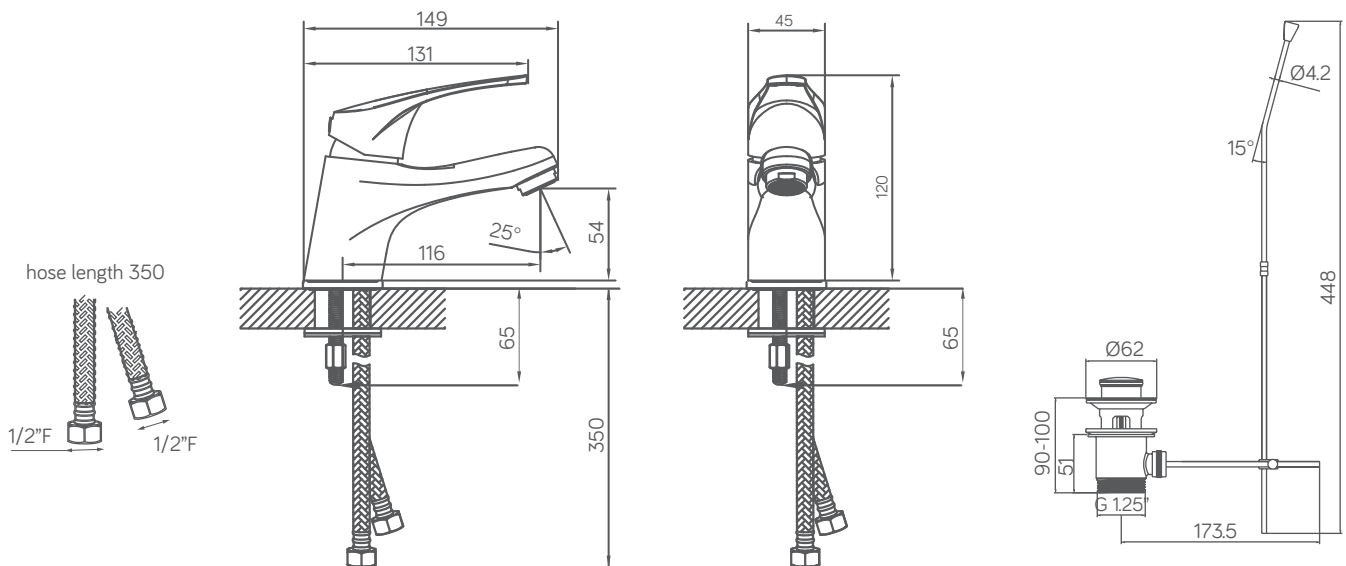

TECHNICAL DRAWING / gambar teknikal

waterplus+ | service center: (021)-422-6888 • whatsapp: 0878 7453 9888 • email: info@waterplus.com
untuk setiap produk yang anda beli, kami akan memberikan satu liter air bersih untuk mereka yang membutuhkan. ONE FOR ONE.

konten pada dokumen ini dapat berubah karena persyaratan di berbagai situs, pasar dan/atau negara, kadaluwarsa atau termasuk kelalaian, ketidakakuratan atau hal lainnya, kesalahan. semua konten dapat berubah tanpa pemberitahuan sebelumnya