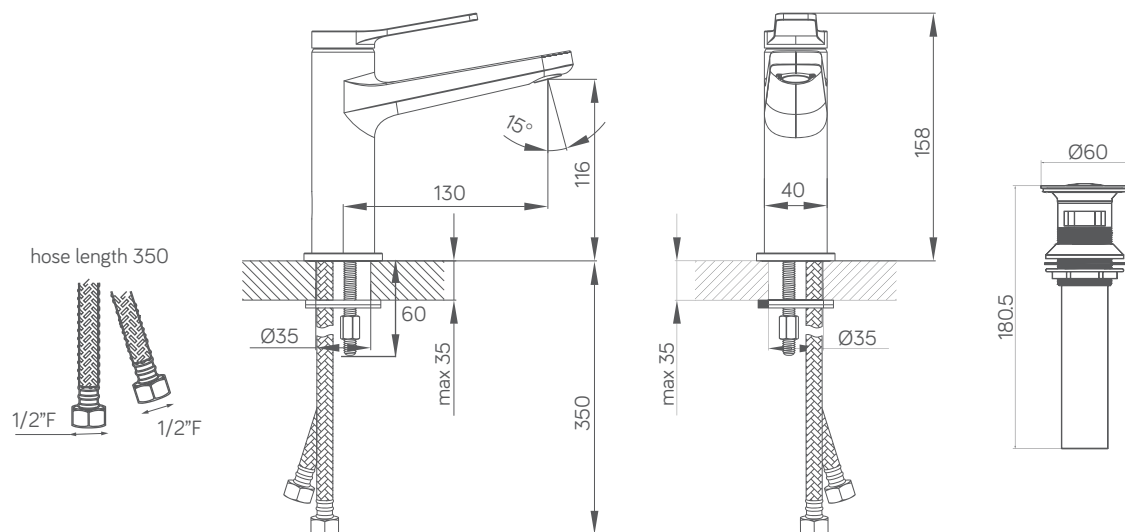

TECHNICAL DRAWING / *gambar teknikal*

waterplus+ | service center: (021)-422-6888 • whatsapp: 0878 7453 9888 • email: info@waterplus.com

untuk setiap produk yang anda beli, kami akan memberikan satu liter air bersih untuk mereka yang membutuhkan. ONE FOR ONE.

konten pada dokumen ini dapat berubah karena persyaratan di berbagai situs, pasar dan/atau negara, kadaluwarsa atau termasuk kelalaian, ketidakakuratan atau hal lainnya, kesalahan. semua konten dapat berubah tanpa pemberitahuan sebelumnya