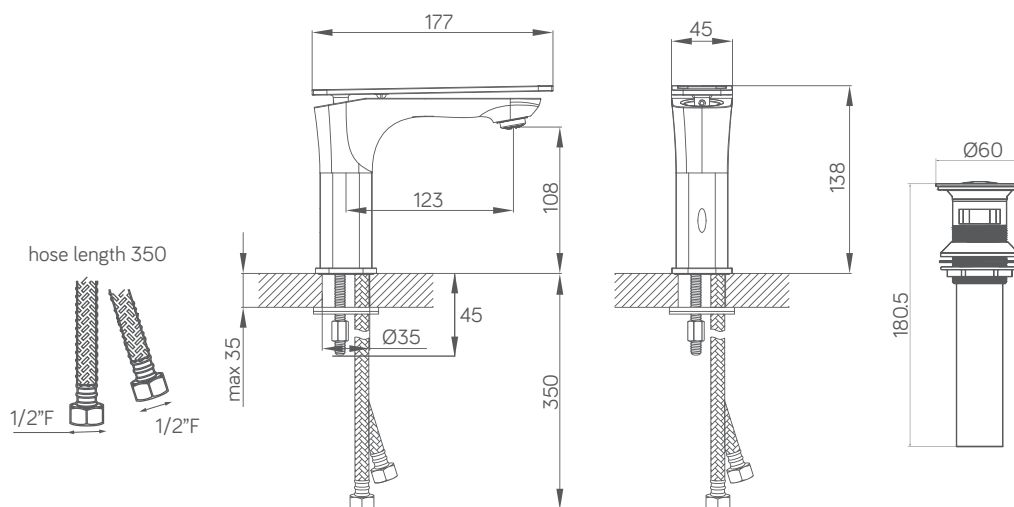

TECHNICAL DRAWING / gambar teknikal

waterplus+ | service center: (021)-422-6888 • whatsapp: 0878 7453 9888 • email: info@waterplus.com

untuk setiap produk yang anda beli, kami akan memberikan satu liter air bersih untuk mereka yang membutuhkan. ONE FOR ONE.

konten pada dokumen ini dapat berubah karena persyaratan di berbagai situs, pasar dan/atau negara, kadaluwarsa atau termasuk kelalaian, ketidakakuratan atau hal lainnya, kesalahan. semua konten dapat berubah tanpa pemberitahuan sebelumnya