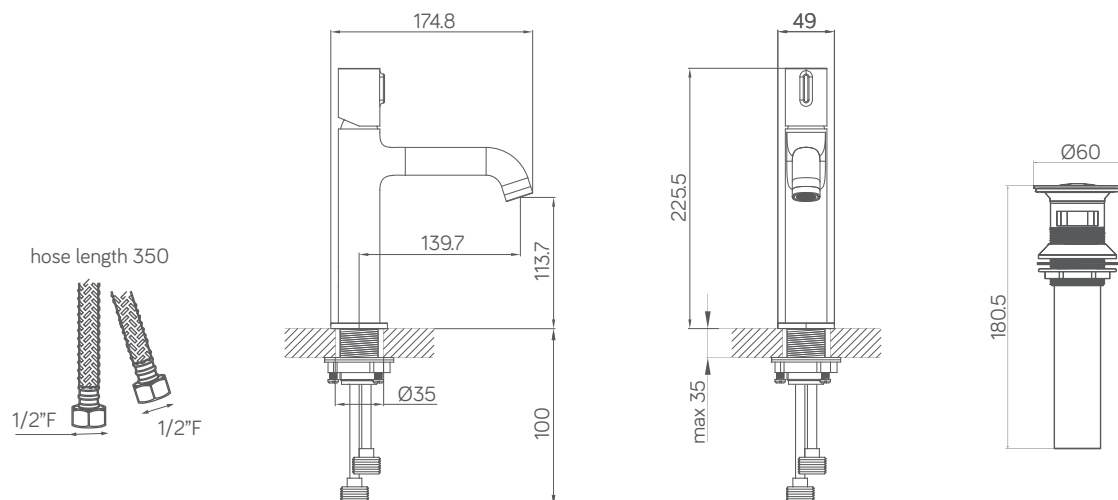

TECHNICAL DRAWING / *gambar teknikal*

waterplus+ | service center: (021)-422-6888 • whatsapp: 0878 7453 9888 • email: info@waterplus.com

untuk setiap produk yang anda beli, kami akan memberikan satu liter air bersih untuk mereka yang membutuhkan. ONE FOR ONE.

konten pada dokumen ini dapat berubah karena persyaratan di berbagai situs, pasar dan/atau negara, kadaluwarsa atau termasuk kelalaian, ketidakakuratan atau hal lainnya, kesalahan. semua konten dapat berubah tanpa pemberitahuan sebelumnya