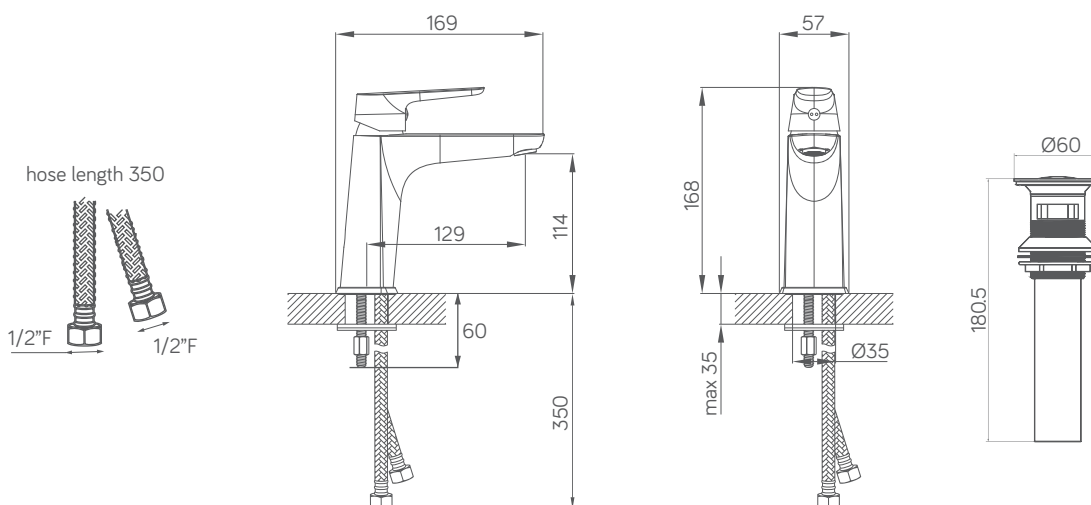

TECHNICAL DRAWING / *gambar teknikal*

waterplus+ | service center: (021)-422-6888 • whatsapp: 0878 7453 9888 • email: info@waterplus.com

untuk setiap produk yang anda beli, kami akan memberikan satu liter air bersih untuk mereka yang membutuhkan. ONE FOR ONE.

konten pada dokumen ini dapat berubah karena persyaratan di berbagai situs, pasar dan/atau negara, kadaluwarsa atau termasuk kelalaian, ketidakakuratan atau hal lainnya, kesalahan. semua konten dapat berubah tanpa pemberitahuan sebelumnya