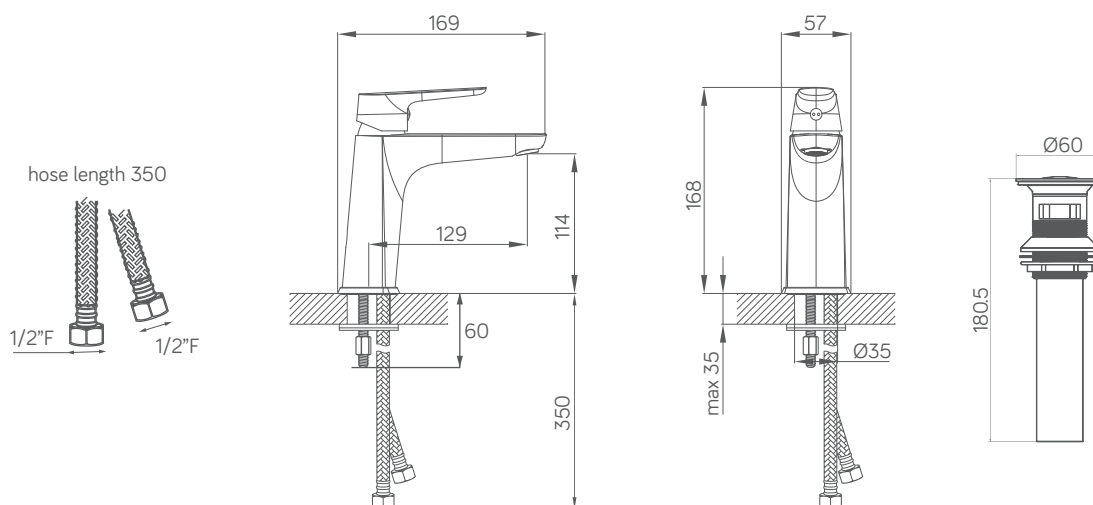

TECHNICAL DRAWING / *gambar teknikal*

waterplus+ | service center: (021)-422-6888 • whatsapp: 0878 7453 9888 • email: info@waterplus.com

untuk setiap produk yang anda beli, kami akan memberikan satu liter air bersih untuk mereka yang membutuhkan. ONE FOR ONE.

konten pada dokumen ini dapat berubah karena persyaratan di berbagai situs, pasar dan/atau negara, kadaluwarsa atau termasuk kelalaian, ketidakakuratan atau hal lainnya, kesalahan. semua konten dapat berubah tanpa pemberitahuan sebelumnya