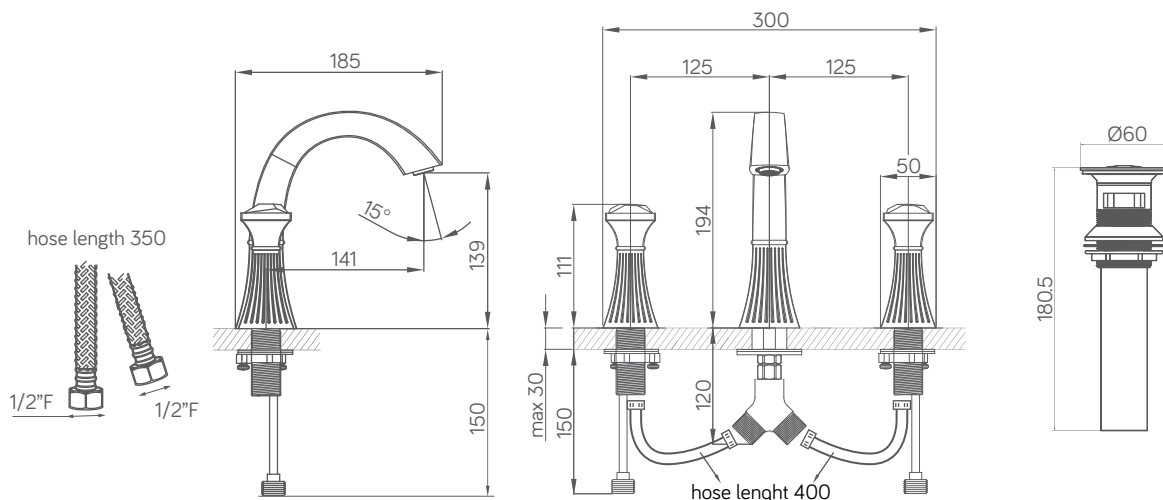

TECHNICAL DRAWING / *gambar teknikal*

waterplus+ | service center: (021)-422-6888 • whatsapp: 0878 7453 9888 • email: info@waterplus.com
untuk setiap produk yang anda beli, kami akan memberikan satu liter air bersih untuk mereka yang membutuhkan. ONE FOR ONE.

konten pada dokumen ini dapat berubah karena persyaratan di berbagai situs, pasar dan/atau negara, kadaluwarsa atau termasuk kelalaian, ketidakakuratan atau hal lainnya, kesalahan. semua konten dapat berubah tanpa pemberitahuan sebelumnya