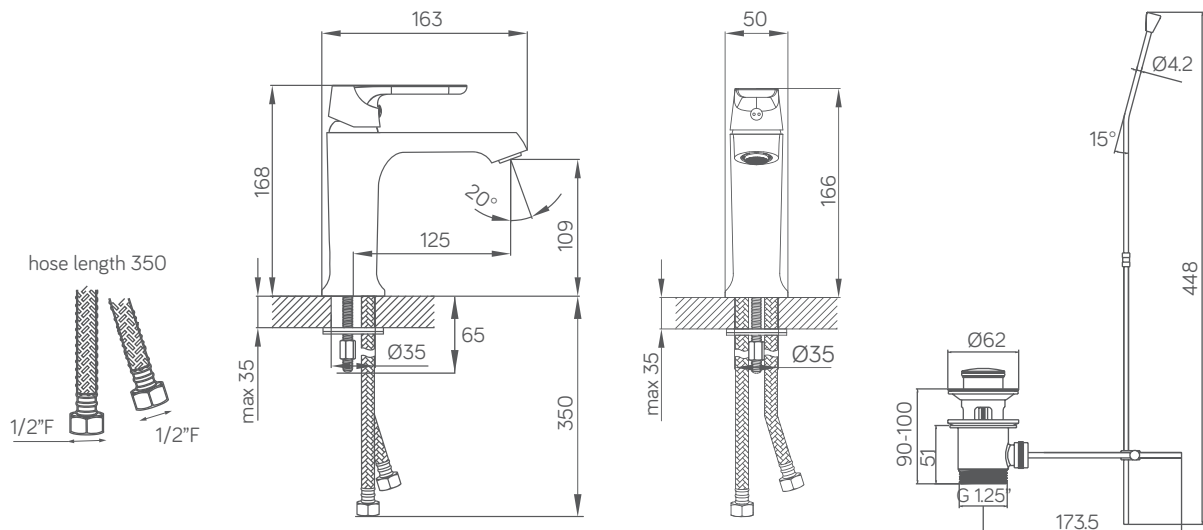

TECHNICAL DRAWING / gambar teknikal

waterplus+ | service center: (021)-422-6888 • whatsapp: 0878 7453 9888 • email: info@waterplus.com

untuk setiap produk yang anda beli, kami akan memberikan satu liter air bersih untuk mereka yang membutuhkan. ONE FOR ONE.

konten pada dokumen ini dapat berubah karena persyaratan di berbagai situs, pasar dan/atau negara, kadaluwarsa atau termasuk kelalaian, ketidakakuratan atau hal lainnya, kesalahan. semua konten dapat berubah tanpa pemberitahuan sebelumnya