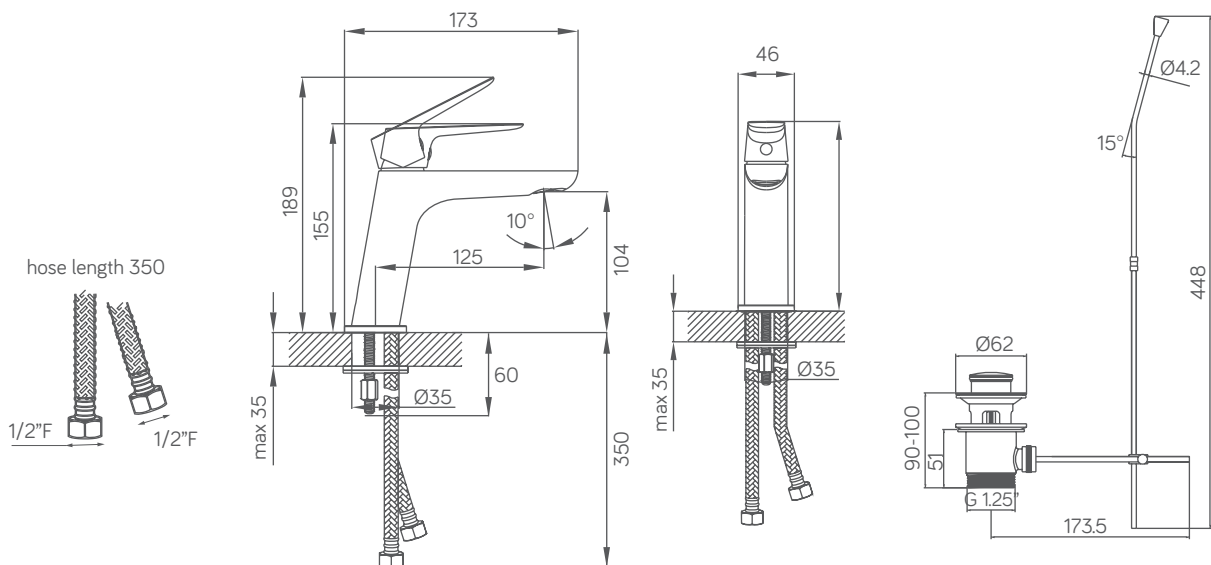

MBN-131E

basin mixer w/ lever push pop-up

material	: kuningan jerman
finishing	: chrome 200 jam tes air garam (diatas standar itali)
cartridge	: cartridge keramik tahan 500.000 siklus putaran
working pressure	: 0.5 - 4 bar
max pressure	: 7.5 bar
max temp	: 90°C
flow rate	: 3.5 - 7 lpm
water saving	: >20%
water efficiency	: √√√ excellent
warranty	: 5 tahun kebocoran
item(s) included	: 1x kran wastafel (panas/dingin) 2x flexible hose (panas/dingin) 1x pop-up

DESIGN.CRAFT.TECHNOLOGY / *desain.kraft.teknologi*

chrome berkilau
dengan triple chroming mampu menahan test air garam selama 200 jam

kuningan jerman
bahan kuningan rendah timbal yang kuat dan tahan karat sehingga air lebih aman untuk dikonsumsi

cartridge kualitas terbaik
cartridge keramik sparyot memastikan keakuratan dan daya tahan setidaknya 500.000 siklus putaran

mudah dibersihkan
aerator neoperi jerman dengan aliran air yang bagus dan lurus bebas percikan serta mudah dibersihkan dari kerak kapur

lebih hemat air
air yang keluar memberikan sensasi kemewahan mandi anda dengan menghemat air hingga 20% karena air terisi oleh udara

garansi 5 tahun
komitmen kami memberikan kualitas produk dan daya tahan produk minimal 5 tahun

TECHNICAL DRAWING / *gambar teknikal*