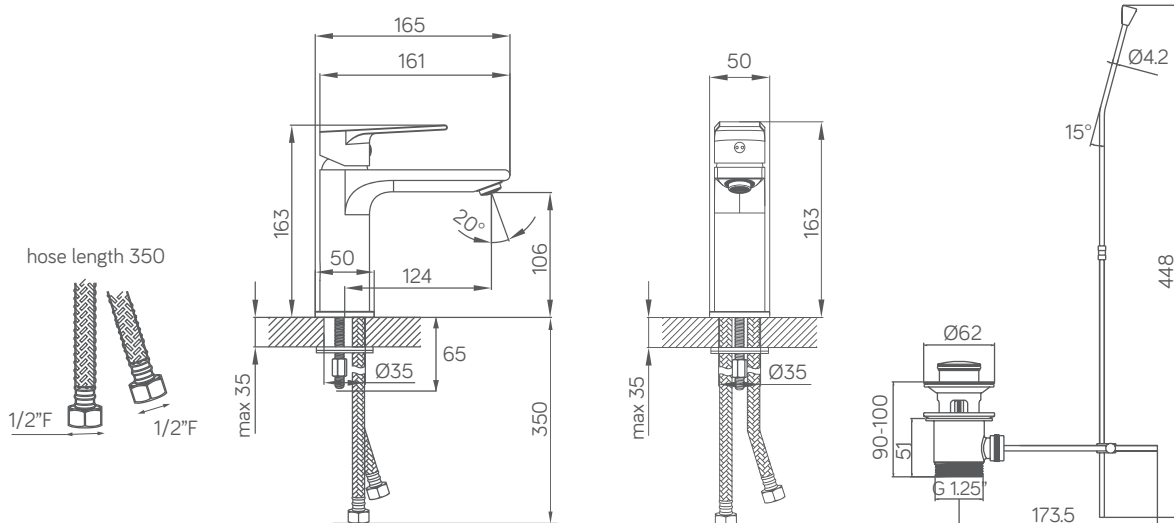

waterplus+ | service center: (021)-422-6888 • whatsapp: 0878 7453 9888 • email: info@waterplus.com

untuk setiap produk yang anda beli, kami akan memberikan satu liter air bersih untuk mereka yang membutuhkan. ONE FOR ONE.

konten pada dokumen ini dapat berubah karena persyaratan di berbagai situs, pasar dan/atau negara, kadaluwarsa atau termasuk kelalaian, ketidakakuratan atau hal lainnya, kesalahan. semua konten dapat berubah tanpa pemberitahuan sebelumnya