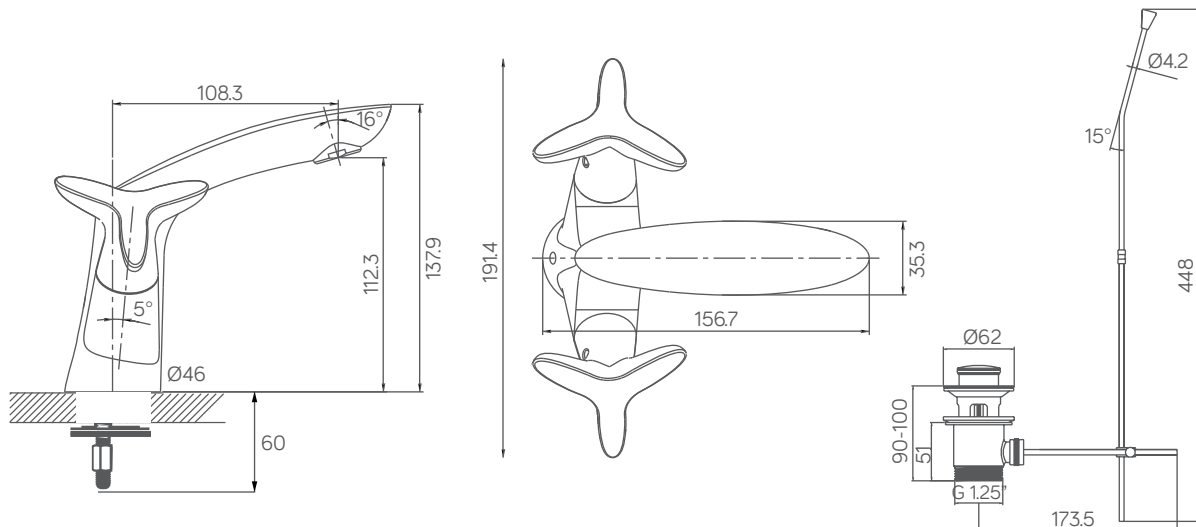

material	: kuningan jerman
finishing	: chrome 200 jam tes air garam (diatas standar itali)
cartridge	: cartridge keramik tahan 500.000 siklus putaran
working pressure	: 0.5 - 4 bar
max pressure	: 7.5 bar
max temp	: 90°C
flow rate	: 3.5 - 7 lpm
water saving	: >20%
water efficiency	: √√√ excellent
warranty	: 5 tahun kebocoran
item(s) included	: 1x kran wastafel (panas/dingin) 2x flexible hose (panas/dingin) 1x pop-up

DESIGN.CRAFT.TECHNOLOGY / *desain.kraft.teknologi*

chrome berkilau
dengan triple chroming mampu menahan test air garam selama 200 jam

kuningan jerman
bahan kuningan rendah timbal yang kuat dan tahan karat sehingga air lebih aman untuk dikonsumsi

cartridge kualitas terbaik
cartridge keramik sparyot memastikan keakuratan dan daya tahan setidaknya 500.000 siklus putaran

mudah dibersihkan
aerator neoperl jerman dengan aliran air yang bagus dan lurus bebas percikan serta mudah dibersihkan dari kerak kapur

lebih hemat air
air yang keluar memberikan sensasi kemewahan mandi anda dengan menghemat air hingga 20% karena air terisi oleh udara

garansi 5 tahun
komitmen kami memberikan kualitas produk dan daya tahan produk minimal 5 tahun

TECHNICAL DRAWING / *gambar teknikal*