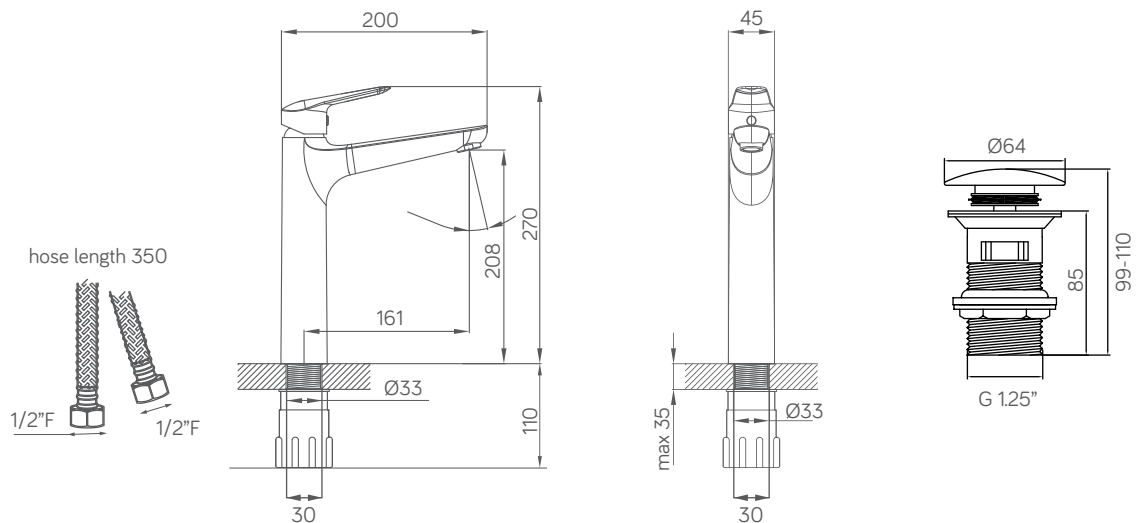

TECHNICAL DRAWING / gambar teknikal

waterplus+ | service center: (021)-422-6888 • whatsapp: 0878 7453 9888 • email: info@waterplus.com

untuk setiap produk yang anda beli, kami akan memberikan satu liter air bersih untuk mereka yang membutuhkan. ONE FOR ONE.

konten pada dokumen ini dapat berubah karena persyaratan di berbagai situs, pasar dan/atau negara, kadaluwarsa atau termasuk kelalaian, ketidakakuratan atau hal lainnya, kesalahan. semua konten dapat berubah tanpa pemberitahuan sebelumnya