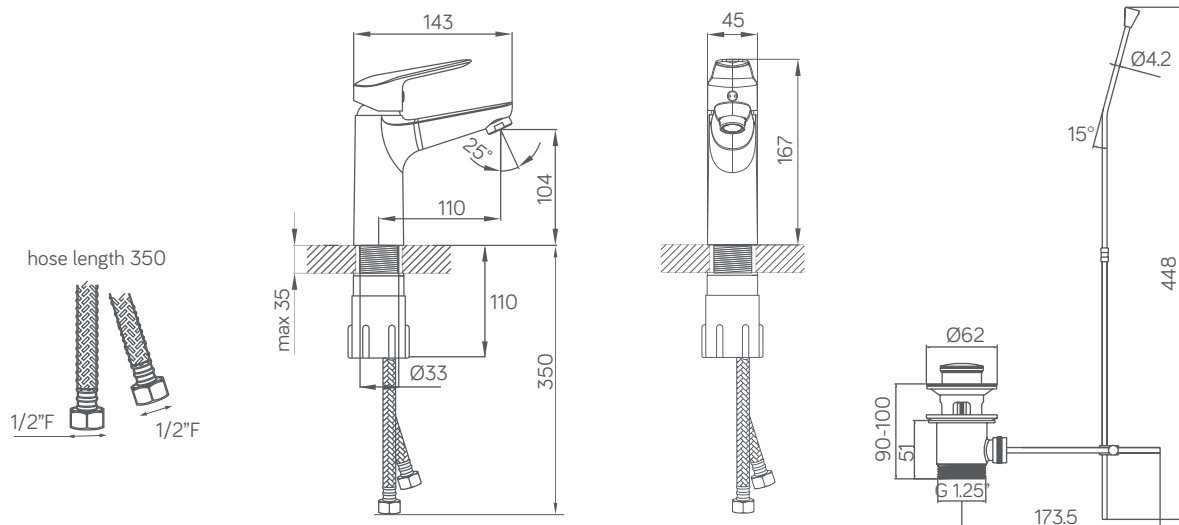

MBN-101E

basin mixer w/ lever push pop-up

material	: kuningan jerman
finishing	: chrome 200 jam tes air garam (diatas standar itali)
cartridge	: cartridge keramik tahan 500.000 siklus putaran
working pressure	: 0.5 - 4 bar
max pressure	: 7.5 bar
max temp	: 90°C
flow rate	: 3.5 - 7 lpm
water saving	: >20%
water efficiency	: √√√ excellent
warranty	: 5 tahun kebocoran
item(s) included	: 1x kran wastafel (panas/dingin) 2x flexible hose (panas/dingin) 1x pop-up

DESIGN.CRAFT.TECHNOLOGY / *desain.kraft.teknologi*

chrome berkilau
dengan triple chroming mampu menahan test air garam selama 200 jam

kuningan jerman
bahan kuningan rendah timbal yang kuat dan tahan karat sehingga air lebih aman untuk dikonsumsi

cartridge kualitas terbaik
cartridge keramik sparyot memastikan keakuratan dan daya tahan setidaknya 500.000 siklus putaran

mudah dibersihkan
aerator neoperl jerman dengan aliran air yang bagus dan lurus bebas percikan serta mudah dibersihkan dari kerak kapur

lebih hemat air
air yang keluar memberikan sensasi kemewahan mandi anda dengan menghemat air hingga 20% karena air terisi oleh udara

garansi 5 tahun
komitmen kami memberikan kualitas produk dan daya tahan produk minimal 5 tahun

TECHNICAL DRAWING / *gambar teknikal*