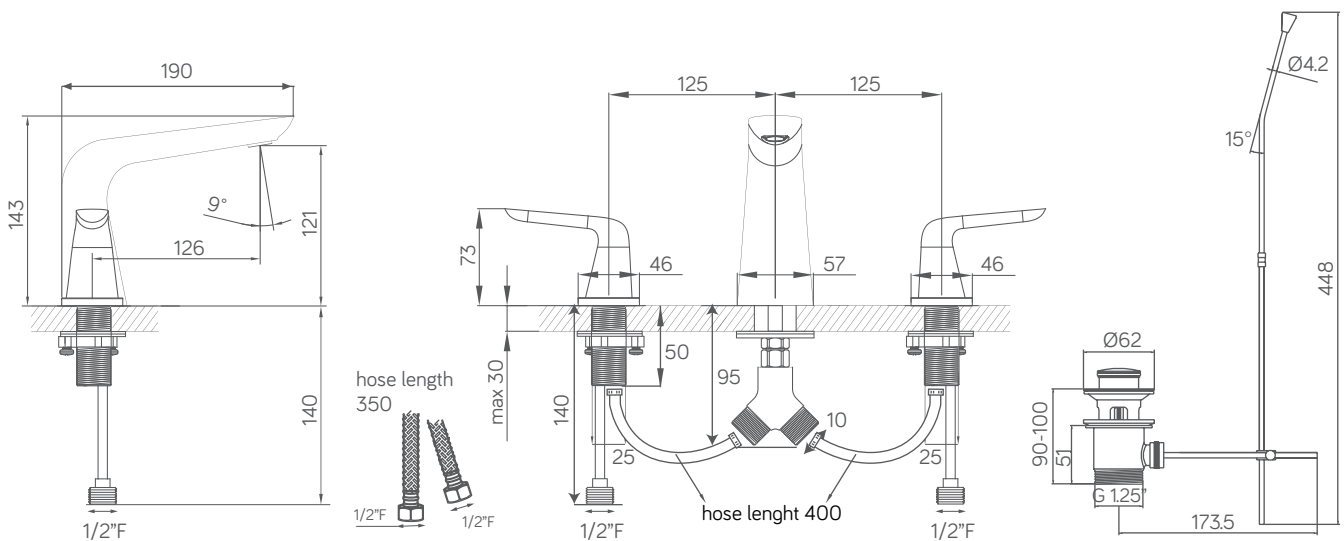

TECHNICAL DRAWING / *gambar teknikal*

waterplus+ | service center: (021)-422-6888 • whatsapp: 0878 7453 9888 • email: info@waterplus.com
untuk setiap produk yang anda beli, kami akan memberikan satu liter air bersih untuk mereka yang membutuhkan. ONE FOR ONE.

konten pada dokumen ini dapat berubah karena persyaratan di berbagai situs, pasar dan/atau negara, kadaluwarsa atau termasuk kelalaian, ketidakakuratan atau hal lainnya, kesalahan. semua konten dapat berubah tanpa pemberitahuan sebelumnya