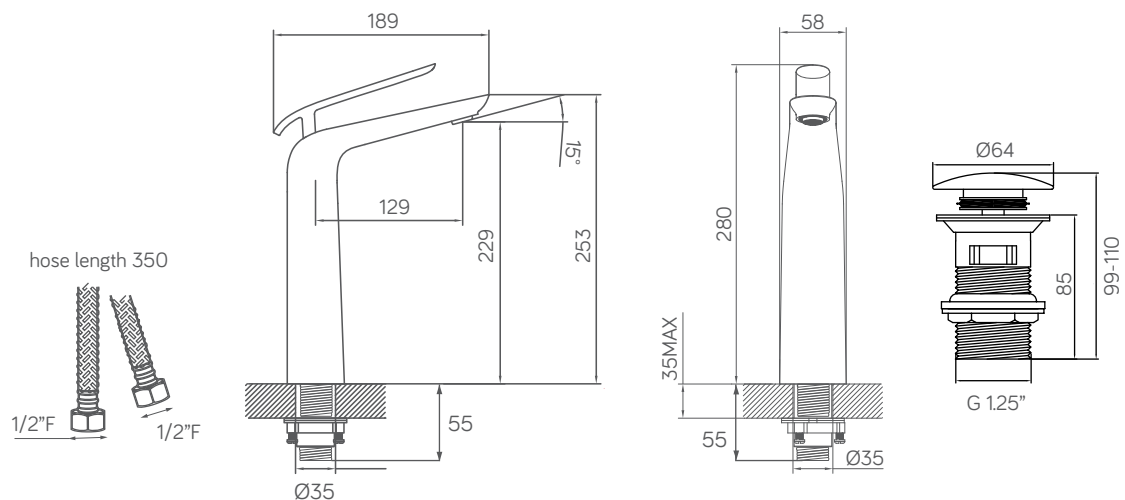

TECHNICAL DRAWING / gambar teknikal

waterplus+ | service center: (021)-422-6888 • whatsapp: 0878 7453 9888 • email: info@waterplus.com

untuk setiap produk yang anda beli, kami akan memberikan satu liter air bersih untuk mereka yang membutuhkan. ONE FOR ONE.

konten pada dokumen ini dapat berubah karena persyaratan di berbagai situs, pasar dan/atau negara, kadaluwarsa atau termasuk kelalaian, ketidakakuratan atau hal lainnya, kesalahan. semua konten dapat berubah tanpa pemberitahuan sebelumnya