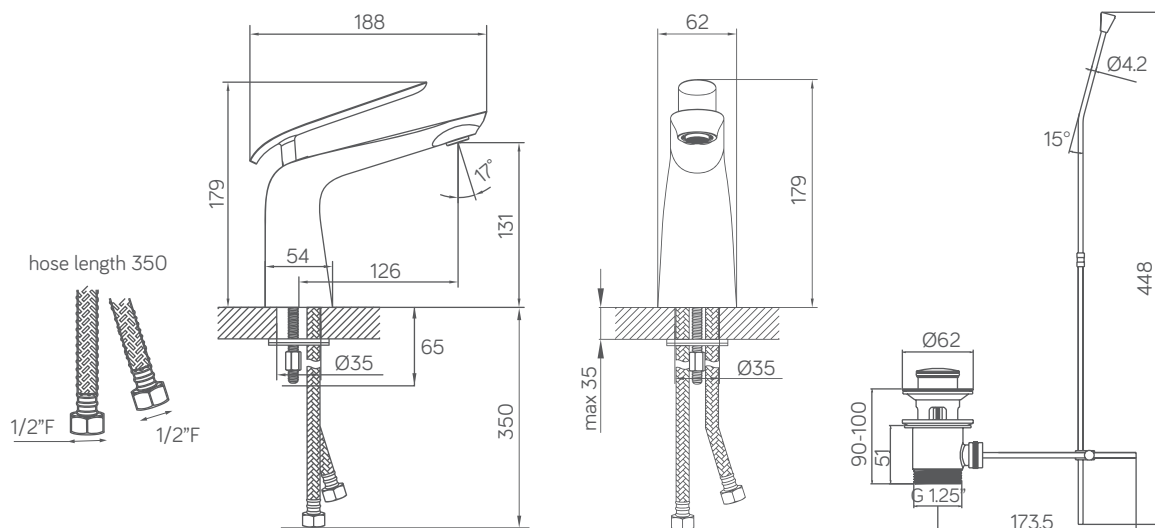

TECHNICAL DRAWING / gambar teknikal

waterplus+ | service center: (021)-422-6888 • whatsapp: 0878 7453 9888 • email: info@waterplus.com

untuk setiap produk yang anda beli, kami akan memberikan satu liter air bersih untuk mereka yang membutuhkan. ONE FOR ONE.

Isi tidak dapat dikembalikan dan tidak dapat ditukarkan. Kami tidak bertanggung jawab atas kerusakan yang disebabkan oleh pengguna, atau karena kesalahan pemasangan, atau karena kesalahan penggunaan, atau karena kesalahan penggunaan. Kami tidak bertanggung jawab atas kerusakan yang disebabkan oleh pengguna, atau karena kesalahan pemasangan, atau karena kesalahan penggunaan, atau karena kesalahan penggunaan. Kesalahan kami akan diperbaiki atau diganti dengan yang baru, tanpa biaya tambahan sebelumnya.