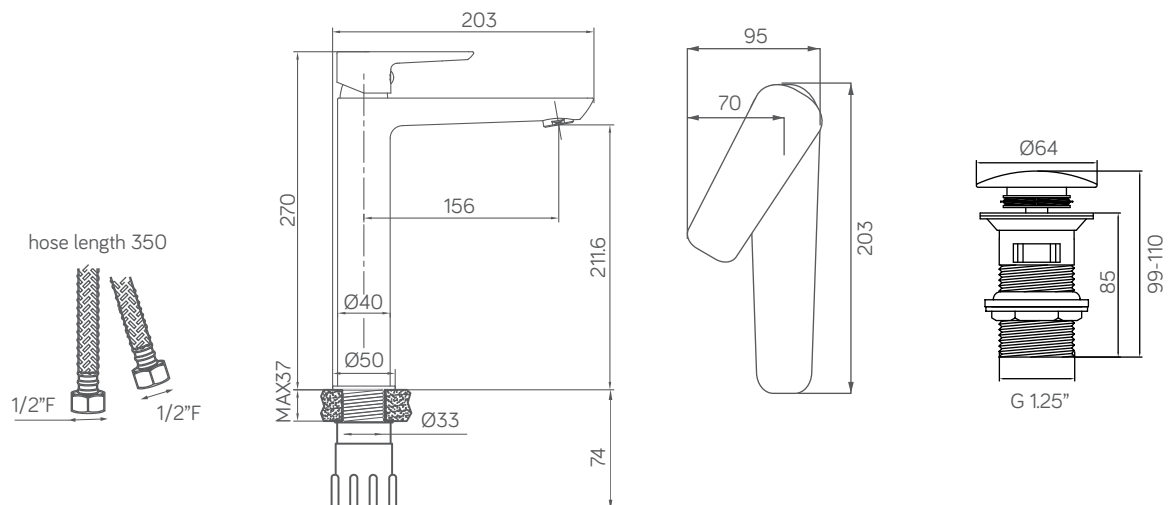

TECHNICAL DRAWING / gambar teknikal

waterplus+ | service center: (021)-422-6888 • whatsapp: 0878 7453 9888 • email: info@waterplus.com

untuk setiap produk yang anda beli, kami akan memberikan satu liter air bersih untuk mereka yang membutuhkan. ONE FOR ONE.

konten pada dokumen ini dapat berubah karena persyaratan di berbagai situs, pasar dan/atau negara, kadaluwarsa atau termasuk kelalaian, ketidakakuratan atau hal lainnya, kesalahan. semua konten dapat berubah tanpa pemberitahuan sebelumnya