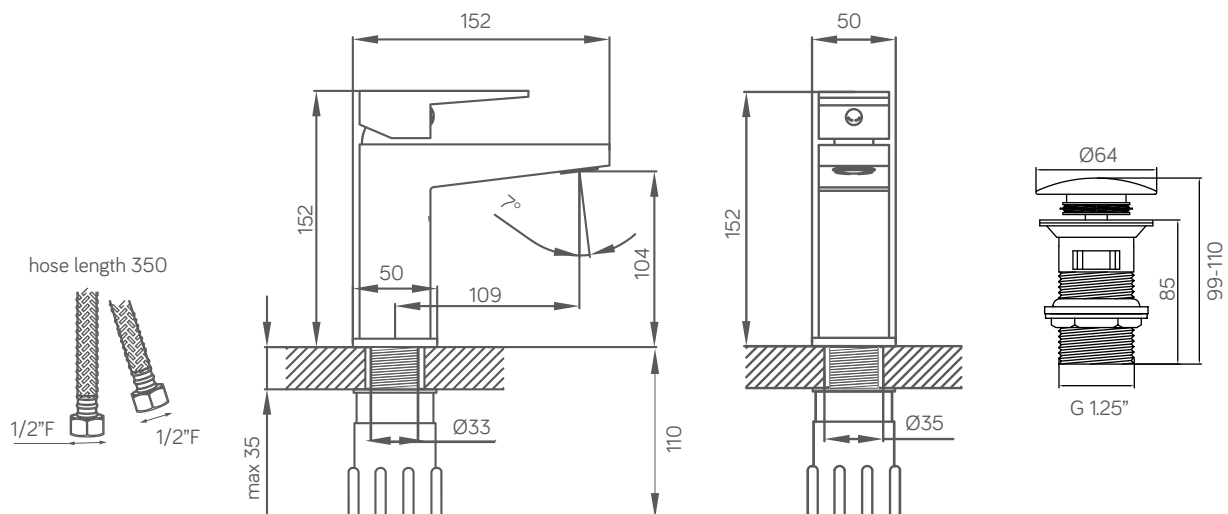

material	: kuningan jerman
finishing	: chrome
	200 jam tes air garam (diatas standar itali)
cartridge	: cartridge keramik
	tahan 500.000 siklus putaran
working pressure	: 0.5 - 4 bar
max pressure	: 7.5 bar
max temp	: 90°C
flow rate	: 3.5 - 7 lpm
water saving	: >20%
water efficiency	: √√√ excellent
warranty	: 5 tahun kebocoran
item(s) included	: 1x kran wastafel (panas/dingin)
	2x flexible hose (panas/dingin)
	1x pop-up

DESIGN.CRAFT.TECHNOLOGY / *desain.kraft.teknologi*

chrome berkilau
dengan triple chroming mampu menahan test air garam selama 200 jam

kuningan jerman
bahan kuningan rendah timbal yang kuat dan tahan karat sehingga air lebih aman untuk dikonsumsi

cartridge kualitas terbaik
cartridge keramik spanyol memastikan keakuratan dan daya tahan setidaknya 500.000 siklus putaran

mudah dibersihkan
aerator neoperl jerman dengan aliran air yang bagus dan lurus bebas percikan serta mudah dibersihkan dari kerak kapur

lebih hemat air
air yang keluar memberikan sensasi kemewahan mandi anda dengan menghemat air hingga 20% karena air terisi oleh udara

garansi 5 tahun
komitmen kami memberikan kualitas produk dan daya tahan produk minimal 5 tahun

TECHNICAL DRAWING / *gambar teknikal*