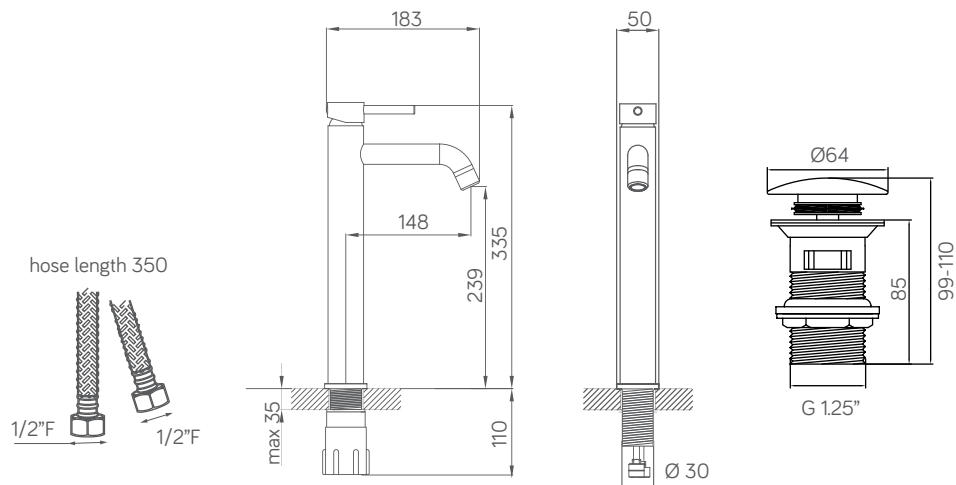

TECHNICAL DRAWING / *gambar teknikal*

waterplus+ | service center: (021)-422-6888 • whatsapp: 0878 7453 9888 • email: info@waterplus.com

untuk setiap produk yang anda beli, kami akan memberikan satu liter air bersih untuk mereka yang membutuhkan. ONE FOR ONE.

konten pada dokumen ini dapat berubah karena persyaratan di berbagai situs, pasar dan/atau negara, kadaluwarsa atau termasuk kelalaian, ketidakakuratan atau hal lainnya, kesalahan. semua konten dapat berubah tanpa pemberitahuan sebelumnya