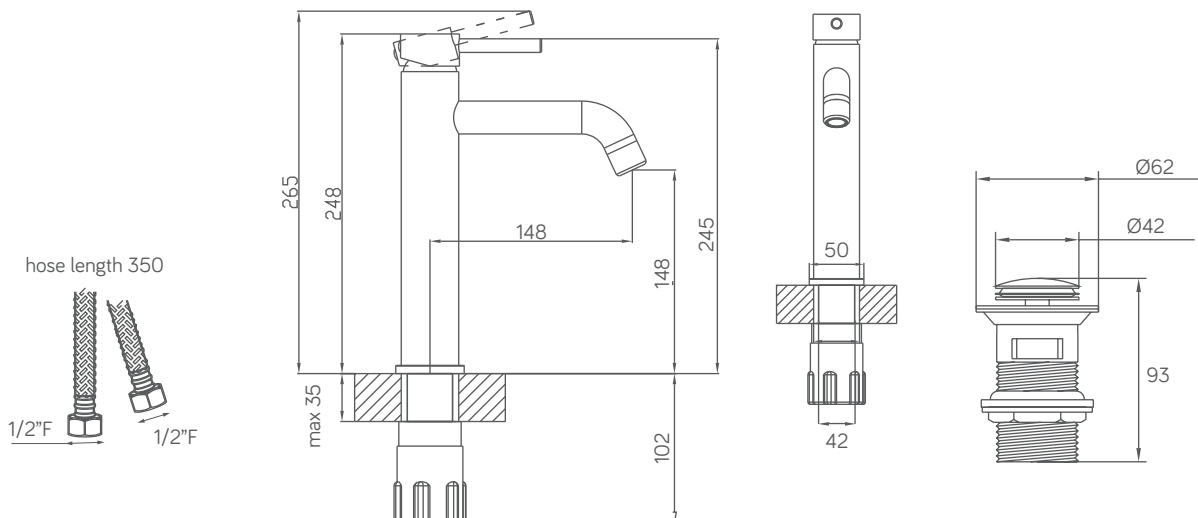

MBN-032E

basin mixer w/ lever push pop-up

material	: kuningan jerman
finishing	: chrome
	200 jam tes air garam (diatas standar itali)
cartridge	: cartridge keramik
	tahan 500.000 siklus putaran
working pressure	: 0.5 - 4 bar
max pressure	: 7.5 bar
max temp	: 90°C
flow rate	: 3.5 - 7 lpm
water saving	: >20%
water efficiency	: √√√ excellent
warranty	: 5 tahun kebocoran
item(s) included	: 1x kran wastafel (panas/dingin)
	2x flexible hose (panas/dingin)
	1x pop-up

DESIGN.CRAFT.TECHNOLOGY / *desain.kraft.teknologi*

chrome berkilau
dengan triple chroming mampu menahan test air garam selama 200 jam

kuningan jerman
bahan kuningan rendah timbal yang kuat dan tahan karat sehingga air lebih aman untuk dikonsumsi

cartridge kualitas terbaik
cartridge keramik sparyol memastikan keakuratan dan daya tahan setidaknya 500.000 siklus putaran

mudah dibersihkan
aerator neoperl jerman dengan aliran air yang bagus dan lurus bebas percikan serta mudah dibersihkan dari kerak kapur

lebih hemat air
air yang keluar memberikan sensasi kemewahan mandi anda dengan menghemat air hingga 20% karena air terisi oleh udara

garansi 5 tahun
komitmen kami memberikan kualitas produk dan daya tahan produk minimal 5 tahun

TECHNICAL DRAWING / *gambar teknikal*