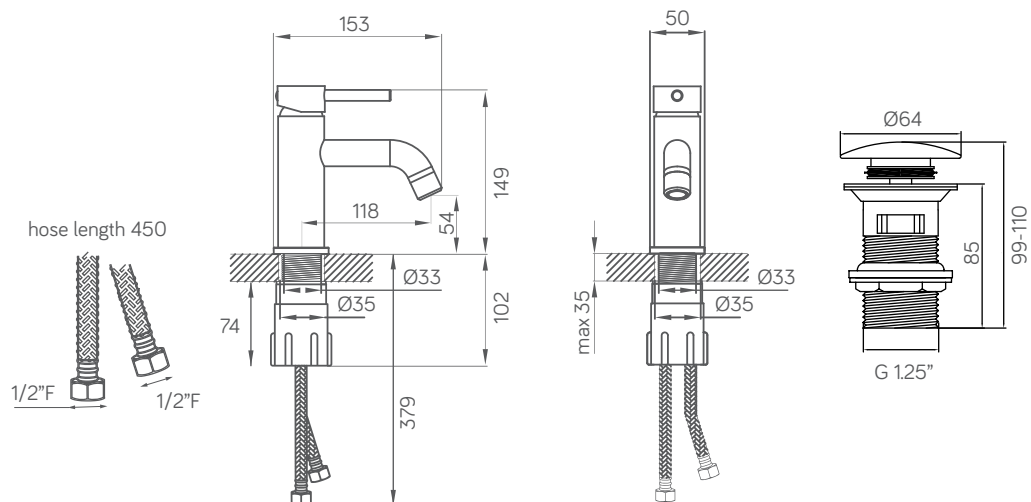

TECHNICAL DRAWING / gambar teknikal

waterplus+ | service center: (021)-422-6888 • whatsapp: 0878 7453 9888 • email: info@waterplus.com

untuk setiap produk yang anda beli, kami akan memberikan satu liter air bersih untuk mereka yang membutuhkan. ONE FOR ONE.

konten pada dokumen ini dapat berubah karena persyaratan di berbagai situs, pasar dan/atau negara, kadaluwarsa atau termasuk kelalaian, ketidakakuratan atau hal lainnya, kesalahan. semua konten dapat berubah tanpa pemberitahuan sebelumnya