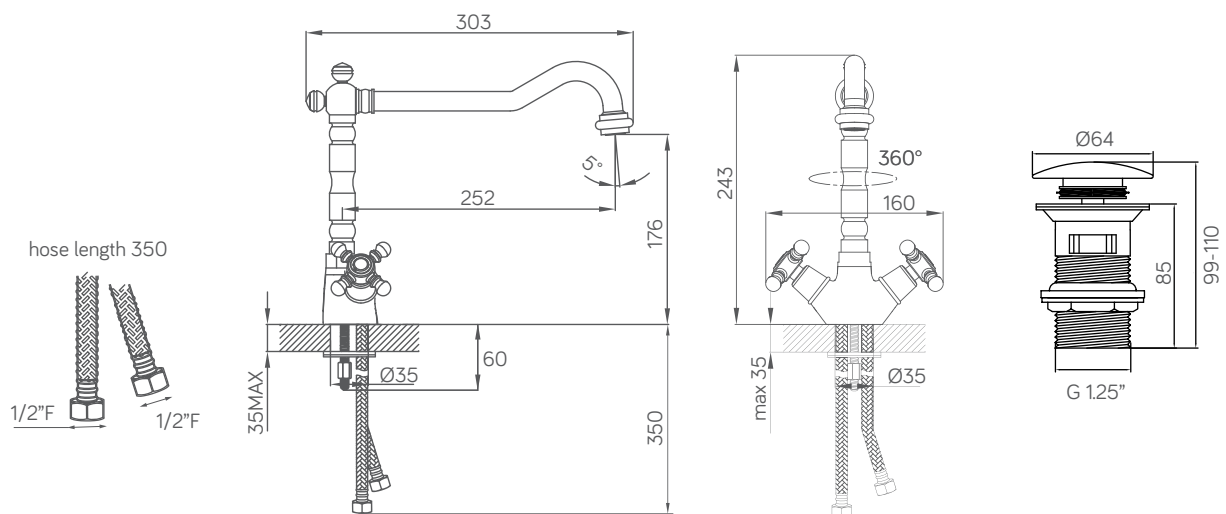

waterplus+ | service center: (021)-422-6888 • whatsapp: 0878 7453 9888 • email: info@waterplus.com

untuk setiap produk yang anda beli, kami akan memberikan satu liter air bersih untuk mereka yang membutuhkan. ONE FOR ONE.

konten pada dokumen ini dapat berubah karena persyaratan di berbagai situs, pasar dan/atau negara, kadaluwarsa atau termasuk kelalaian, ketidakakuratan atau hal lainnya, kesalahan. semua konten dapat berubah tanpa pemberitahuan sebelumnya