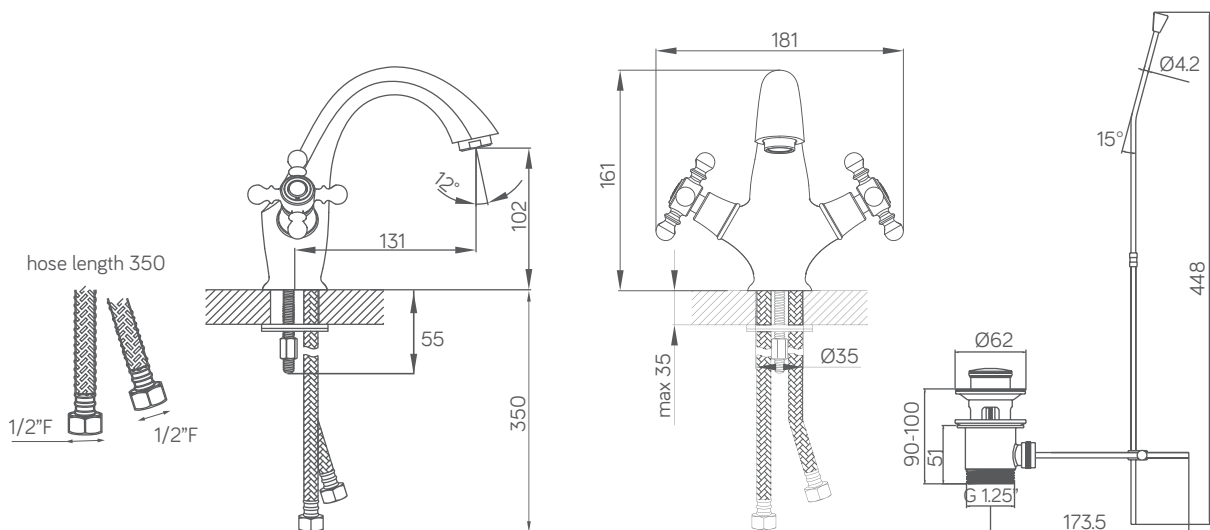

material	: kuningan jerman
finishing	: chrome 200 jam tes air garam (diatas standar itali)
cartridge	: cartridge keramik tahan 500.000 siklus putaran
working pressure	: 0.5 - 4 bar
max pressure	: 7.5 bar
max temp	: 90°C
flow rate	: 3.5 - 7 lpm
water saving	: >20%
water efficiency	: √√√ excellent
warranty	: 5 tahun kebocoran
item(s) included	: 1x kran wastafel (panas/dingin) 2x flexible hose (panas/dingin) 1x pop-up

DESIGN.CRAFT.TECHNOLOGY / *desain.kraft.teknologi*

chrome berkilau
dengan triple chroming mampu menahan test air garam selama 200 jam

kuningan jerman
bahan kuningan rendah timbal yang kuat dan tahan karat sehingga air lebih aman untuk dikonsumsi

cartridge kualitas terbaik
cartridge keramik sparyot memastikan keakuratan dan daya tahan setidaknya 500.000 siklus putaran

mudah dibersihkan
aerator neoperl jerman dengan aliran air yang bagus dan lurus bebas percikan serta mudah dibersihkan dari kerak kapur

lebih hemat air
air yang keluar memberikan sensasi kemewahan mandi anda dengan menghemat air hingga 20% karena air terisi oleh udara

garansi 5 tahun
komitmen kami memberikan kualitas produk dan daya tahan produk minimal 5 tahun

TECHNICAL DRAWING / *gambar teknikal*