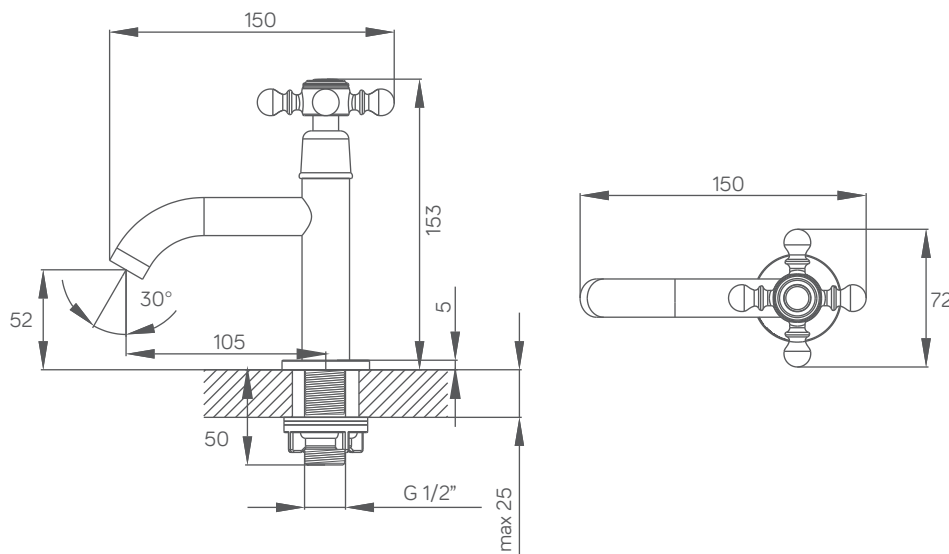

TECHNICAL DRAWING / gambar teknikal

waterplus+ | service center: (021)-422-6888 • whatsapp: 0878 7453 9888 • email: info@waterplus.com

untuk setiap produk yang anda beli, kami akan memberikan satu liter air bersih untuk mereka yang membutuhkan. ONE FOR ONE.

konten pada dokumen ini dapat berubah karena persyaratan di berbagai situs, pasar dan/atau negara, kadaluwarsa atau termasuk kelalaian, ketidakakuratan atau hal lainnya, kesalahan. semua konten dapat berubah tanpa pemberitahuan sebelumnya