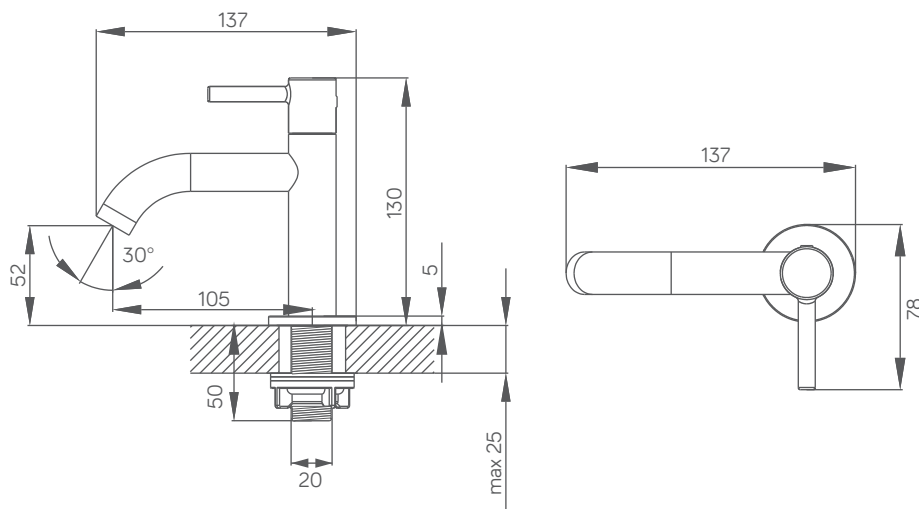

TECHNICAL DRAWING / gambar teknikal

waterplus+ | service center: (021)-422-6888 • whatsapp: 0878 7453 9888 • email: info@waterplus.com

untuk setiap produk yang anda beli, kami akan memberikan satu liter air bersih untuk mereka yang membutuhkan. ONE FOR ONE.

konten pada dokumen ini dapat berubah karena persyaratan di berbagai situs, pasar dan/atau negara, kadaluwarsa atau termasuk kelalaian, ketidakkuratan atau hal lainnya, kesalahan. semua konten dapat berubah tanpa pemberitahuan sebelumnya