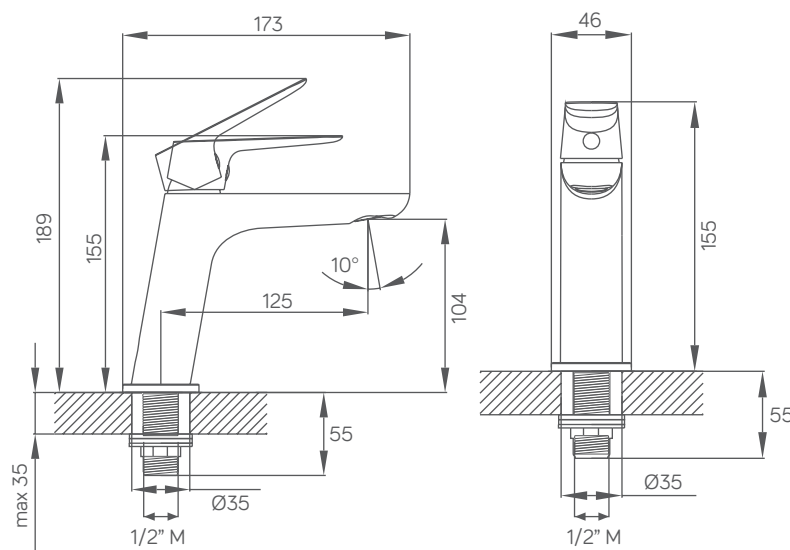

TECHNICAL DRAWING / *gambar teknikal*

waterplus+ | service center: (021)-422-6888 • whatsapp: 0878 7453 9888 • email: info@waterplus.com
untuk setiap produk yang anda beli, kami akan memberikan satu liter air bersih untuk mereka yang membutuhkan. ONE FOR ONE.

konten pada dokumen ini dapat berubah karena persyaratan di berbagai situs, pasar dan/atau negara, kadaluwarsa atau termasuk kelalaian, ketidakakuratan atau hal lainnya, kesalahan. semua konten dapat berubah tanpa pemberitahuan sebelumnya