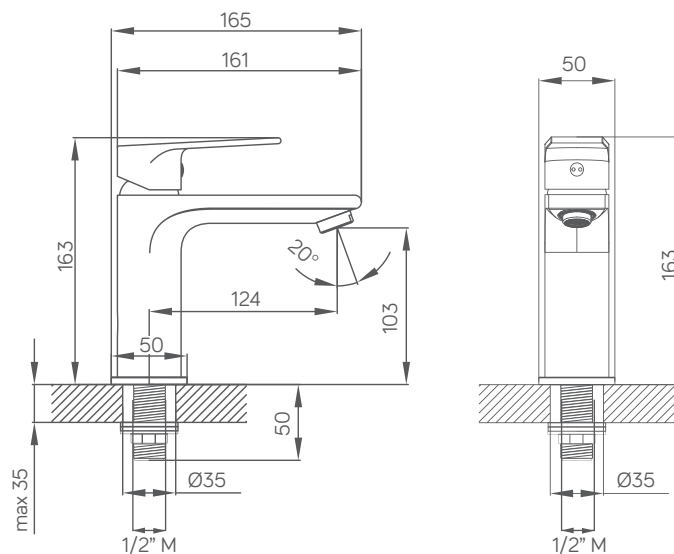

TECHNICAL DRAWING / *gambar teknikal*

waterplus+ | service center: (021)-422-6888 • whatsapp: 0878 7453 9888 • email: info@waterplus.com
untuk setiap produk yang anda beli, kami akan memberikan satu liter air bersih untuk mereka yang membutuhkan. ONE FOR ONE.

konten pada dokumen ini dapat berubah karena persyaratan di berbagai situs, pasar dan/atau negara, kadaluwarsa atau termasuk kelalaian, ketidakakuratan atau hal lainnya, kesalahan. semua konten dapat berubah tanpa pemberitahuan sebelumnya