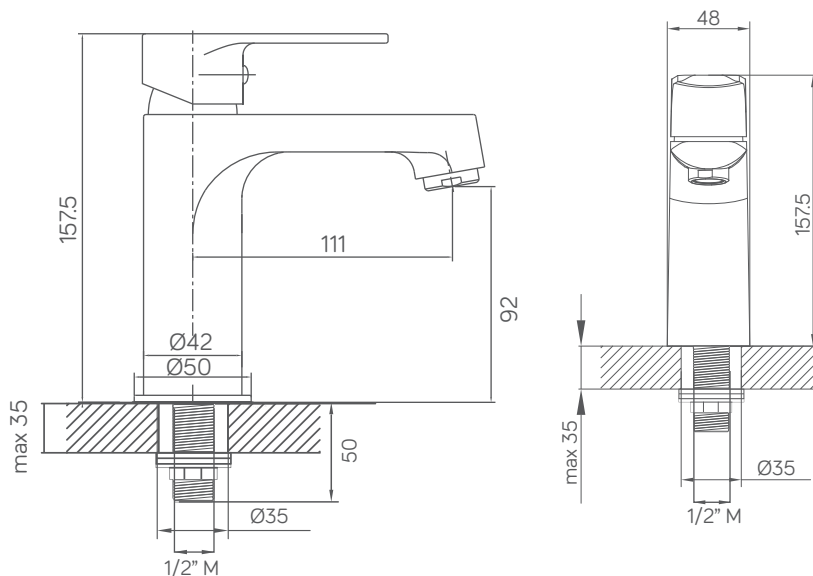

TECHNICAL DRAWING / *gambar teknikal*

waterplus+ | service center: (021)-422-6888 • whatsapp: 0878 7453 9888 • email: info@waterplus.com
untuk setiap produk yang anda beli, kami akan memberikan satu liter air bersih untuk mereka yang membutuhkan. ONE FOR ONE.

konten pada dokumen ini dapat berubah karena persyaratan di berbagai situs, pasar dan/atau negara, kadaluwarsa atau termasuk kelalaian, ketidakakuratan atau hal lainnya, kesalahan. semua konten dapat berubah tanpa pemberitahuan sebelumnya