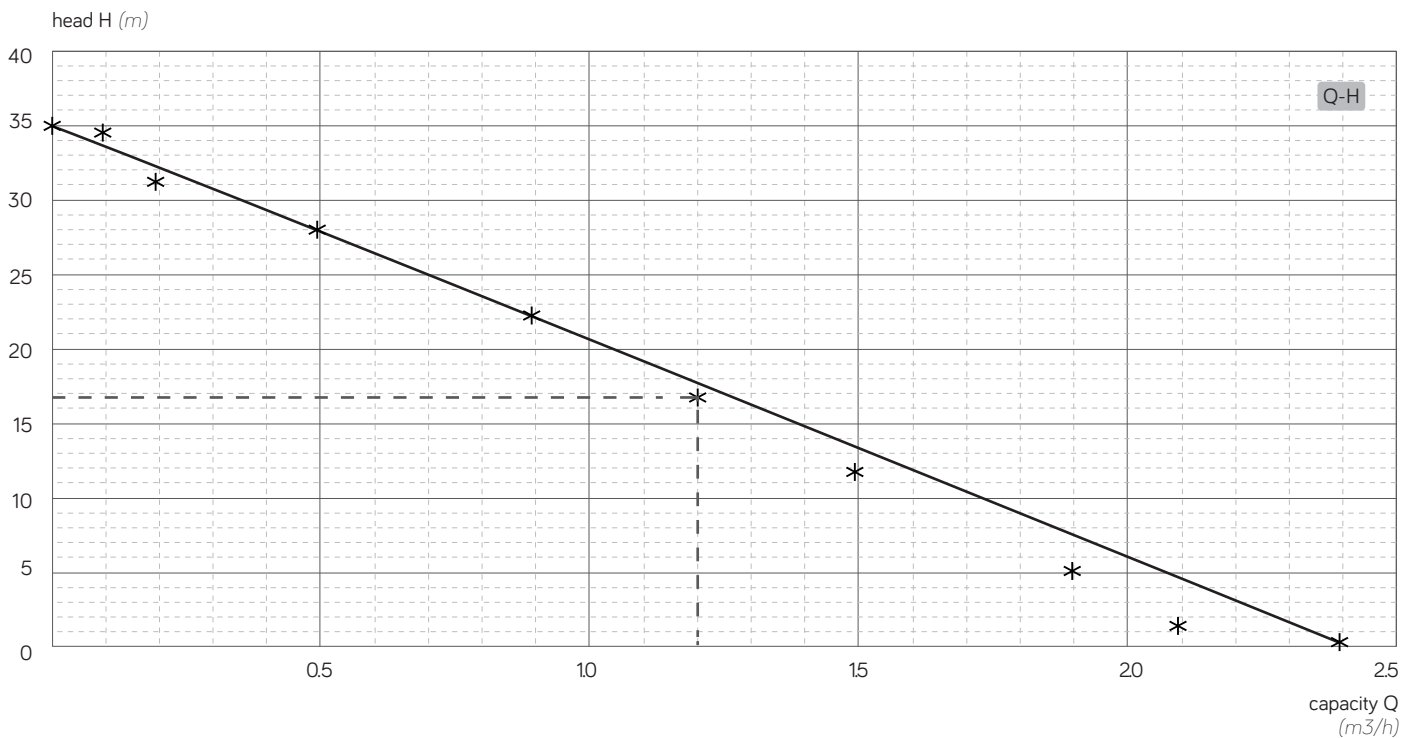

BR-220DPA

pressure boosting pump

| | | | |
|-----------------------|----------------------------------|--------------------------|-----------------------------|
| voltage (U) | : 1 x 220 v~ / 50 hz | max water temp (tmax)**: | 70 °C |
| power (P1)* | : 250 w | capacitor | : 8 µF / 450 v |
| power (P2) | : 125 w | seal | : 156-12 (graphite/ceramic) |
| current (I)* | : 1.5 A | bearing | : 6201RZ x2 |
| pump (in x out) | : 1" M x 1" M | shaft | : sus420 |
| flowswitch (in x out) | : 1" F x 1" M | impeller | : brass |
| min flow (Qmin) | : 3 lpm | insulasi | : B |
| nominal flow (Qnom) | : 12 m ³ /h • 20 lpm | ip proteksi | : ipx4 |
| nominal head (Hnom) | : 16.8 m | | |
| max flow (Qmax) | : 2.4 m ³ /h • 40 lpm | | |
| total head (Hmax) | : 35.0 m | | |

PERFORMANCE CURVE/kurva performa

PERFORMANCE TABLE/tabel performa

| Q (m ³ /h) | Q (lpm) | H (m) |
|-----------------------|---------|-------|
| 0.0 | 0 | 35.0 |
| 0.1 | 2 | 33.4 |
| 0.2 | 4 | 31.1 |
| 0.5 | 8 | 27.9 |
| 0.9 | 15 | 22.0 |
| 1.2 | 20 | 16.8 |
| 1.5 | 25 | 11.6 |
| 1.9 | 32 | 4.9 |
| 2.1 | 35 | 1.2 |
| 2.4 | 40 | 0.2 |