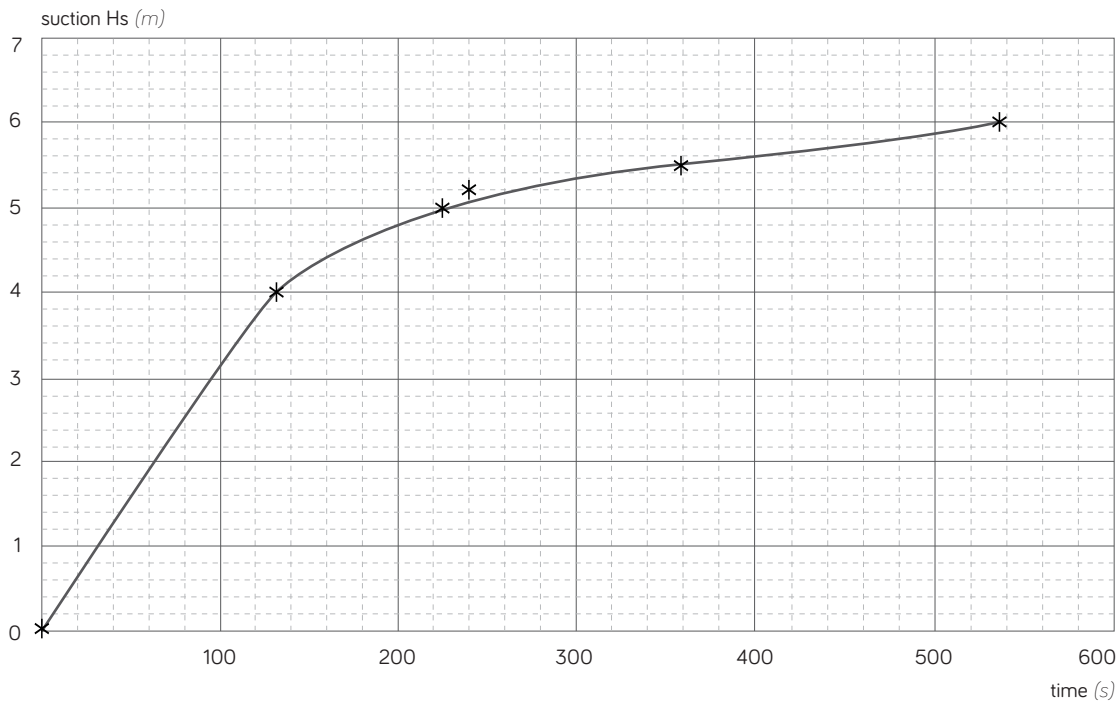

MHSB-3-38-SP

multistage stainless steel booster pump (self-priming)

voltage	: 220 v / 50 hz	min flow	: 2 lpm
power (P1)	: 613 w	suction	: 6.0 m
power (P2)	: 550 w	inlet & outlet	: sus304
capacitor	: 15 µF / 450 v	seal	: 155-15 (graphite/ceramic)
pump (in x out)	: 1" F x 1" F	bearing	: 6201-2RS / 6202-2RS
pres control (in x out)	: 1" M x 1" M	shaft	: sus304
rated flow	: 3.0 m ³ /h • 50 lpm	impeller	: sus304
rated head	: 24.3 m	diffuser	: sus304
max flow	: 4.2 m ³ /h • 70 lpm	insulasi	: F
total head	: 37.5 m	ip proteksi	: ip55

PERFORMANCE CURVE / kurva performa

PERFORMANCE TABLE / tabel performa

Q (m ³ /h)	H (m)	I (A)	p1 (kW)	eff (%)
0.0	37.5	1.60	364	0.00
0.4	36.5	1.76	492	9.91
0.8	35.4	1.92	449	17.55
1.2	34.0	2.08	476	23.36
1.6	32.5	2.24	513	27.64
2.0	30.6	2.39	548	30.46
2.4	28.5	2.52	577	32.35
2.8	26.0	2.61	598	33.16
3.0	24.3	2.66	604	32.75
3.2	22.6	2.66	610	32.34
3.6	18.8	2.67	613	30.17
4.0	13.7	2.63	603	24.76
4.2	4.6	2.46	563	9.39

SELF-PRIMING PERFORMANCE TABLE & CURVE / tabel & kurva performa hisap

Hs (m)	Ts (s)
0	0
4	132
5	226
5.2	240
5.5	359
6.0	537

waterplus+ | service center: (021)-422-6888 • whatsapp: 0878 7453 9888 • email: info@waterplus.com